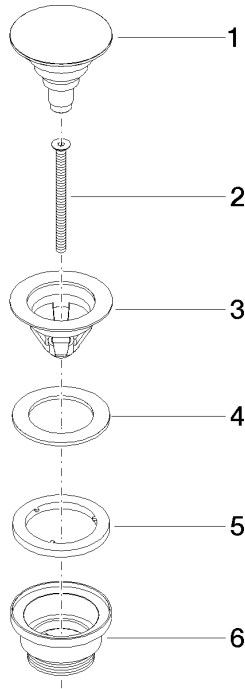

**Basin Waste with push fastening 1 1/4" - Platinum**

IMO

10 125 970

Fits: IMO, LULU, MADISON, MEM, TARA,  
CL.1, LISSÉ, VAIA, META, CYO

	Platinum	10 125 970-08
	Chrome	10 125 970-00
	Brushed Platinum	10 125 970-06
	Durabress (23kt Gold)	10 125 970-09
	Dark Chrome	10 125 970-19
	Light Gold	10 125 970-26
	Brushed Light Gold	10 125 970-27
	Brushed Durabress (23kt Gold)	10 125 970-28
	Matte Black	10 125 970-33
	Platinum / Brushed Platinum	10 125 970-36
	Durabress / Brushed Durabress (23kt Gold)	10 125 970-38
	Brushed Bronze	10 125 970-42
	Brushed Champagne (22kt Gold)	10 125 970-46
	Champagne (22kt Gold)	10 125 970-47
	Brushed Chrome	10 125 970-93
	Brushed Dark Platinum	10 125 970-99

## Basin Waste with push fastening 1 1/4" - Platinum

---

IMO

10 125 970

Only suitable for basins with an overflow.

10 125 970

mm [inches]

10 125 970

Parts for other finishes can be found here: [Chrome](#)

**Spare parts list**

No.	Item Number	Name	Quantity used	Delivery time
1	04 31 20 096 00-08	plug	1	-
Spare part can no longer be ordered, please order the replacement item				
2	09 30 30 179 90	screw	1	2
3	09 11 01 038-08	cup	1	40
4	09 14 05 061 90	seal	1	2
5	09 14 03 153 90	seal	1	2
6	09 11 10 156-08	connection	1	60